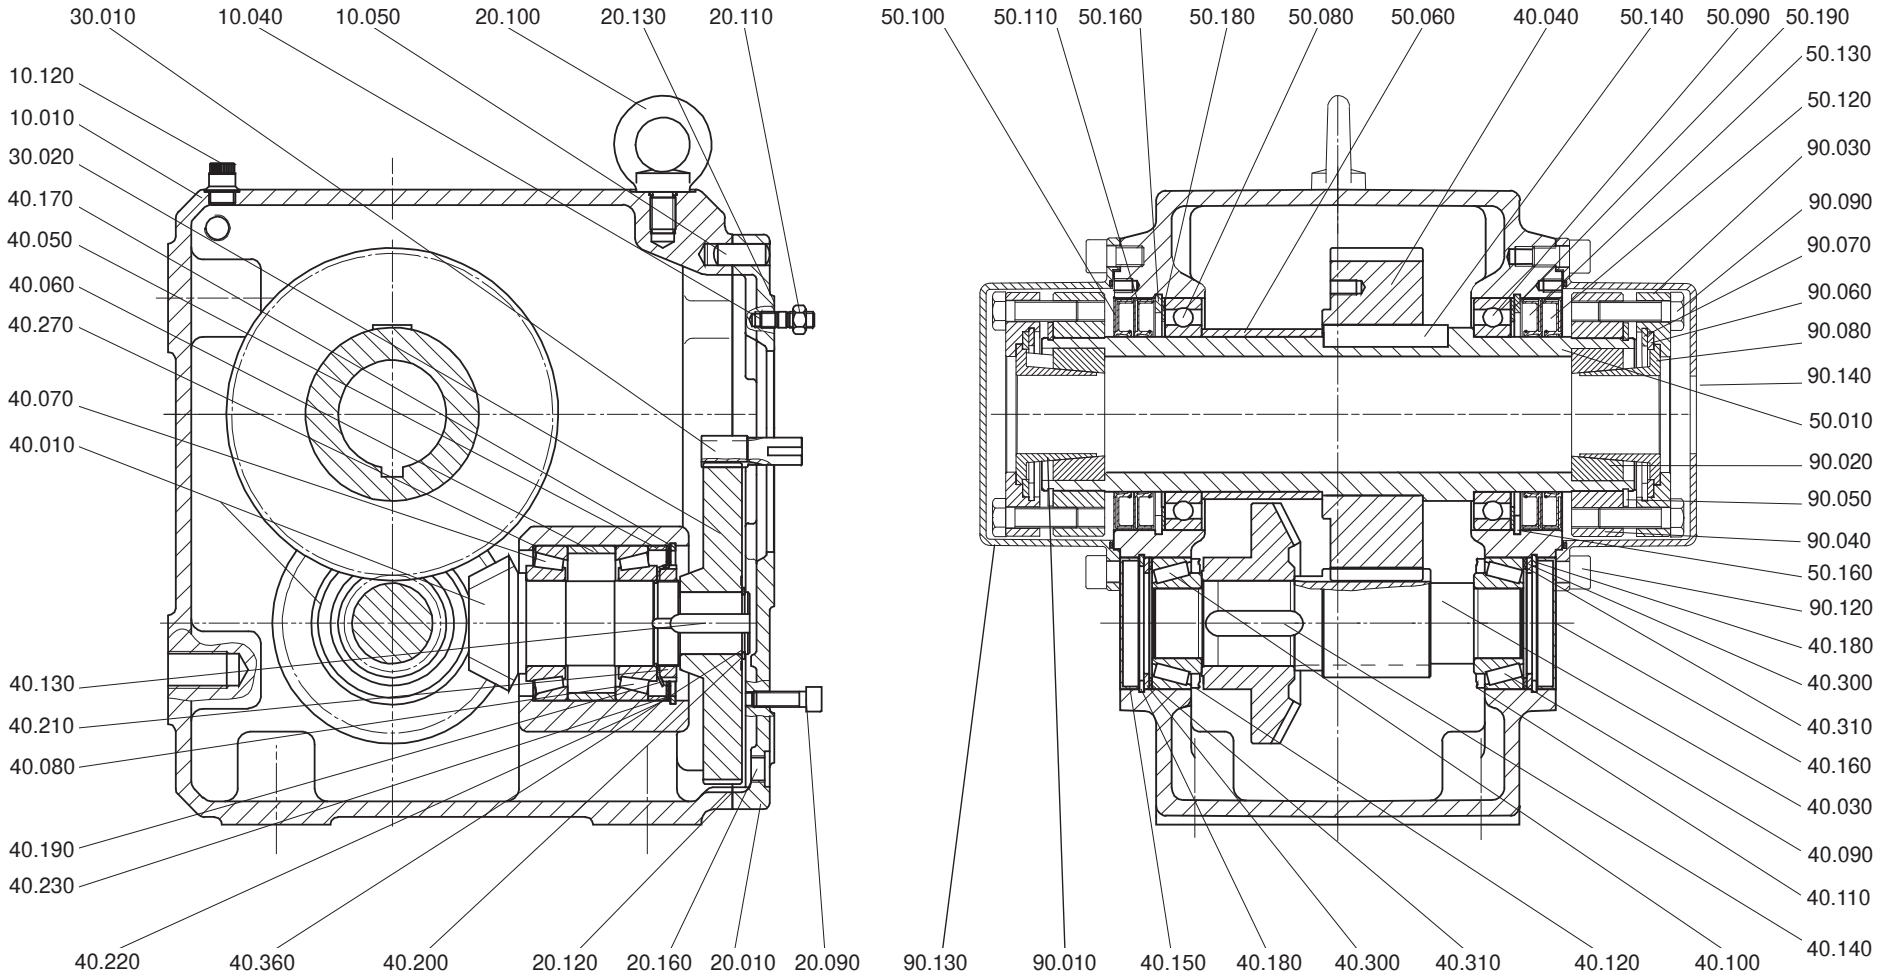

"K" Series – Right Angle Helical/Bevel Reducer "G" Housing Style — Tapped Holes — Double Bushing Output K613WG – K813WG

When ordering replacement parts, specify the "Part No." and "Serial No." from the nameplate and the "Location No." shown on the above drawing.
STÖBER Drives Inc. • 1781 Downing Drive • Maysville, KY 41056 • Phone: 606 759-5090 • FAX: 606 759-5045 • www.stober.com

"K" Series – Right Angle Helical/Bevel Reducer "G" Housing Style — Tapped Holes — Double Bushing Output K613WG – K813WG

Parts List for Triple Reduction — "G" Housing Style — Double Bushing Output

Location No.	Description	Location No.	Description	Location No.	Description
10.010	Housing	40.110	Nilos Ring	50.110	Oil Seal
10.040	Roll Pin	40.120	Nilos Ring	50.120	Oil Seal
10.050	Eye Bolt	40.130	Key	50.130	Oil Seal
10.120	Breather	40.140	Key	50.120	End Cap
20.010	Cover	40.150	End Cap	50.140	Key
20.090	Hollow Head Capscrew	40.160	End Cap	50.160	Snap Ring
20.100	Stud	40.170	Snap Ring	50.180	Shim
20.110	Nut	40.180	Snap Ring	50.190	Shim
20.120	Sealing Compound	40.190	Safety Plate	90.010	Inner Cone
20.130	Gasket	40.200	Snap Ring	90.020	Outer Cone
20.160	Plug	40.210	Nut	90.030	Locking Ring
30.010	Stem Pinion	40.220	Shim	90.040	Pressure Ring
30.020	Gear	40.230	Shim	90.050	Snap Ring
40.010	Bevel Pinion with Gear	40.270	Shim	90.060	Spacer
40.030	Intermediate Pinion Shaft	40.300	Spacer	90.070	Snap Ring
40.040	Gear	40.310	Shim	90.080	Inner Cone (Coated)
40.050	Spacer (K613)	40.360	Shim	90.090	Hex Head Capscrew
40.060	Spacer	50.010	Hollow Output Quill	90.120	Hollow Head Capscrew
40.070	Tapered Roller Bearing	50.060	Spacer	90.130	Closed Bushing Cover
40.080	Tapered Roller Bearing	50.080	Deep Grooved Ball Bearing	90.140	Split Bushing Cover
40.090	Tapered Roller Bearing	50.090	Deep Grooved Ball Bearing		
40.100	Tapered Roller Bearing	50.100	Oil Seal		