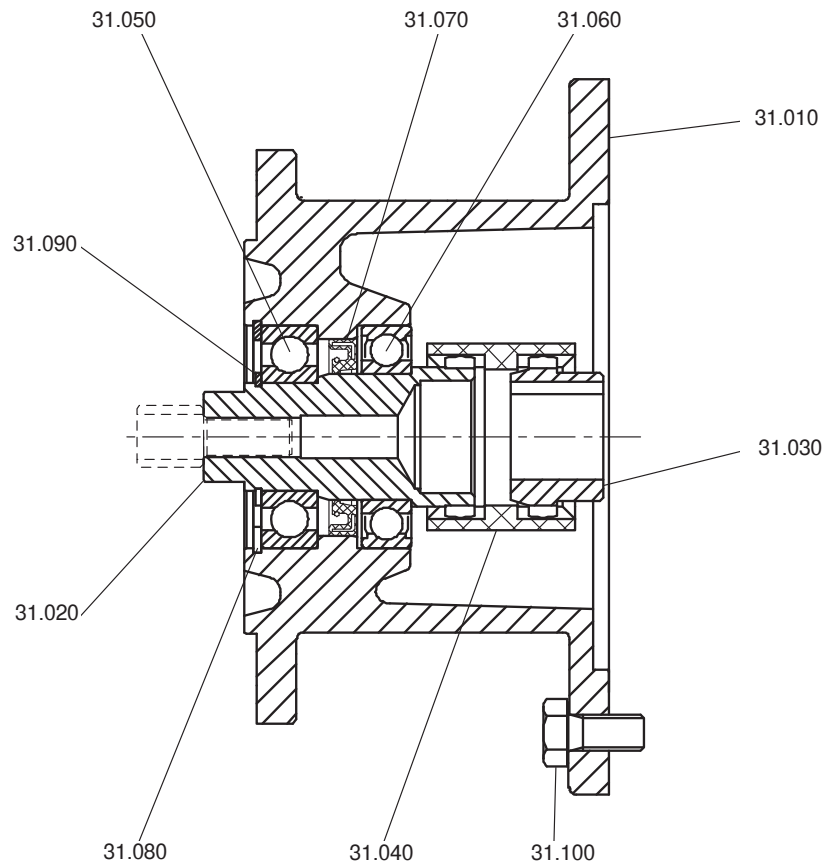

"C" Series – Concentric Helical Speed Reducer

"N" Housing Style — Foot Mounting

C613N thru C913N

When ordering replacement parts, specify the "Part No." and "Serial No." from the nameplate and the "Location No." shown on the above drawing.
STÖBER Drives Inc. • 1781 Downing Drive • Maysville, KY 41056 • Phone: 606 759-5090 • FAX: 606 759-5045 • www.stober.com

"C" Series – Concentric Helical Speed Reducer

"N" Housing Style — Foot Mounting

C613N thru C913N

Parts List for Triple Reduction – "N" Housing Style

Location No.	Description	Location No.	Description	Location No.	Description
10.010	Housing	20.080	Snap Ring	40.070	Snap Ring
10.020	Bearing Housing	20.090	Hollow Head Capscrew	40.080	Shim / Support Ring
10.030	Hollow Head Capscrew	20.100	Stud	40.110	Shim
10.040	Dowel Pin	20.110	Nut	50.010	Output Shaft
10.050	Dowel Pin	20.120	Sealing Compound	50.040	Deep Groove Ball Bearing
10.060	Lifting Eyebolt	20.130	Gasket	50.050	Deep Groove Ball Bearing
10.120	Breather	30.010	Stem Pinion	50.060	Oil Seal
20.010	Cover	30.020	Gear	50.070	Oil Seal
20.020	Intermediate Shaft	40.010	Pinion Shaft	50.080	Key
20.030	Stem Pinion	40.020	Gear	50.090	Key
20.040	Gear	40.030	Deep Groove Ball Bearing	50.100	Snap Ring
20.050	Deep Groove Ball Bearing	40.040	Cylindrical Roller Bearing	50.120	Shim
20.060	Deep Groove Ball Bearing	40.050	Key		
20.070	Snap Ring	40.060	Snap Ring		

MR – Motor Adapter

NEMA C-Face

MR140/050 thru MR350/360

Parts List

Location No.	Description
31.010	Motor Adapter Housing
31.020	Coupling Hub/Shaft
31.030	Motor Coupling Hub
31.040	Coupling Sleeve
31.050	Ball Bearing
31.060	Ball Bearing
31.070	Seal
31.080	Snap Ring
31.090	Snap Ring
31.100	Capscrew