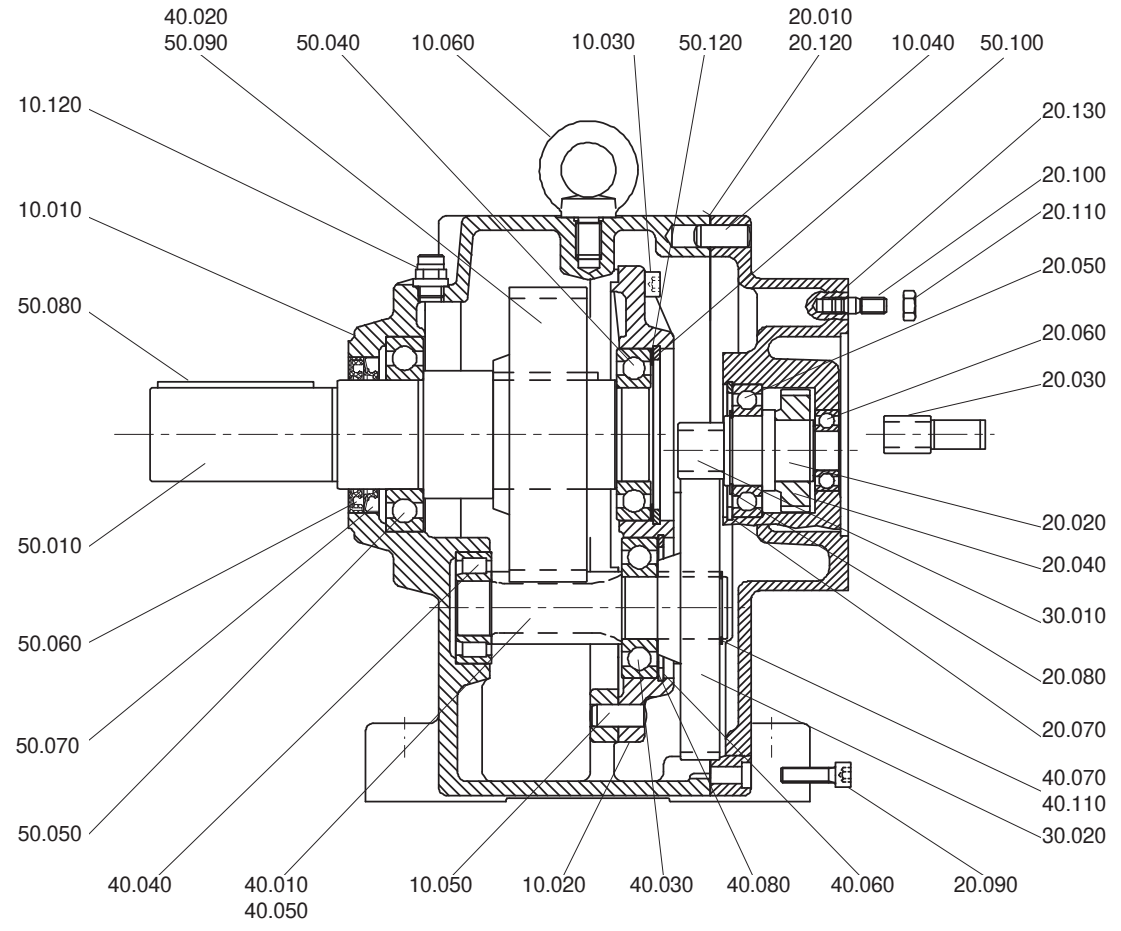

"C" Series – Concentric Helical Speed Reducer

"N" Housing Style — Foot Mounting

C613N thru C913N

When ordering replacement parts, specify the "Part No." and "Serial No." from the nameplate and the "Location No." shown on the above drawing.
STÖBER Drives Inc. • 1781 Downing Drive • Maysville, KY 41056 • Phone: 606 759-5090 • FAX: 606 759-5045 • www.stober.com

"C" Series – Concentric Helical Speed Reducer

"N" Housing Style — Foot Mounting

C613N thru C913N

Parts List for Triple Reduction – "N" Housing Style

Location No.	Description	Location No.	Description	Location No.	Description
10.010	Housing	20.080	Snap Ring	40.070	Snap Ring
10.020	Bearing Housing	20.090	Hollow Head Capscrew	40.080	Shim / Support Ring
10.030	Hollow Head Capscrew	20.100	Stud	40.110	Shim
10.040	Dowel Pin	20.110	Nut	50.010	Output Shaft
10.050	Dowel Pin	20.120	Sealing Compound	50.040	Deep Groove Ball Bearing
10.060	Lifting Eyebolt	20.130	Gasket	50.050	Deep Groove Ball Bearing
10.120	Breather	30.010	Stem Pinion	50.060	Oil Seal
20.010	Cover	30.020	Gear	50.070	Oil Seal
20.020	Intermediate Shaft	40.010	Pinion Shaft	50.080	Key
20.030	Stem Pinion	40.020	Gear	50.090	Key
20.040	Gear	40.030	Deep Groove Ball Bearing	50.100	Snap Ring
20.050	Deep Groove Ball Bearing	40.040	Cylindrical Roller Bearing	50.120	Shim
20.060	Deep Groove Ball Bearing	40.050	Key		
20.070	Snap Ring	40.060	Snap Ring		

When ordering replacement parts, specify the "Part No." and "Serial No." from the nameplate and the "Location No." shown on the above drawing.
 STÖBER Drives Inc. • 1781 Downing Drive • Maysville, KY 41056 • Phone: 606 759-5090 • FAX: 606 759-5045 • www.stober.com

MR – Motor Adapter

NEMA C-Face

MR140/050 thru MR350/360

Parts List

Location No.	Description
31.010	Motor Adapter Housing
31.020	Coupling Hub/Shaft
31.030	Motor Coupling Hub
31.040	Coupling Sleeve
31.050	Ball Bearing
31.060	Ball Bearing
31.070	Seal
31.080	Snap Ring
31.090	Snap Ring
31.100	Capscrew