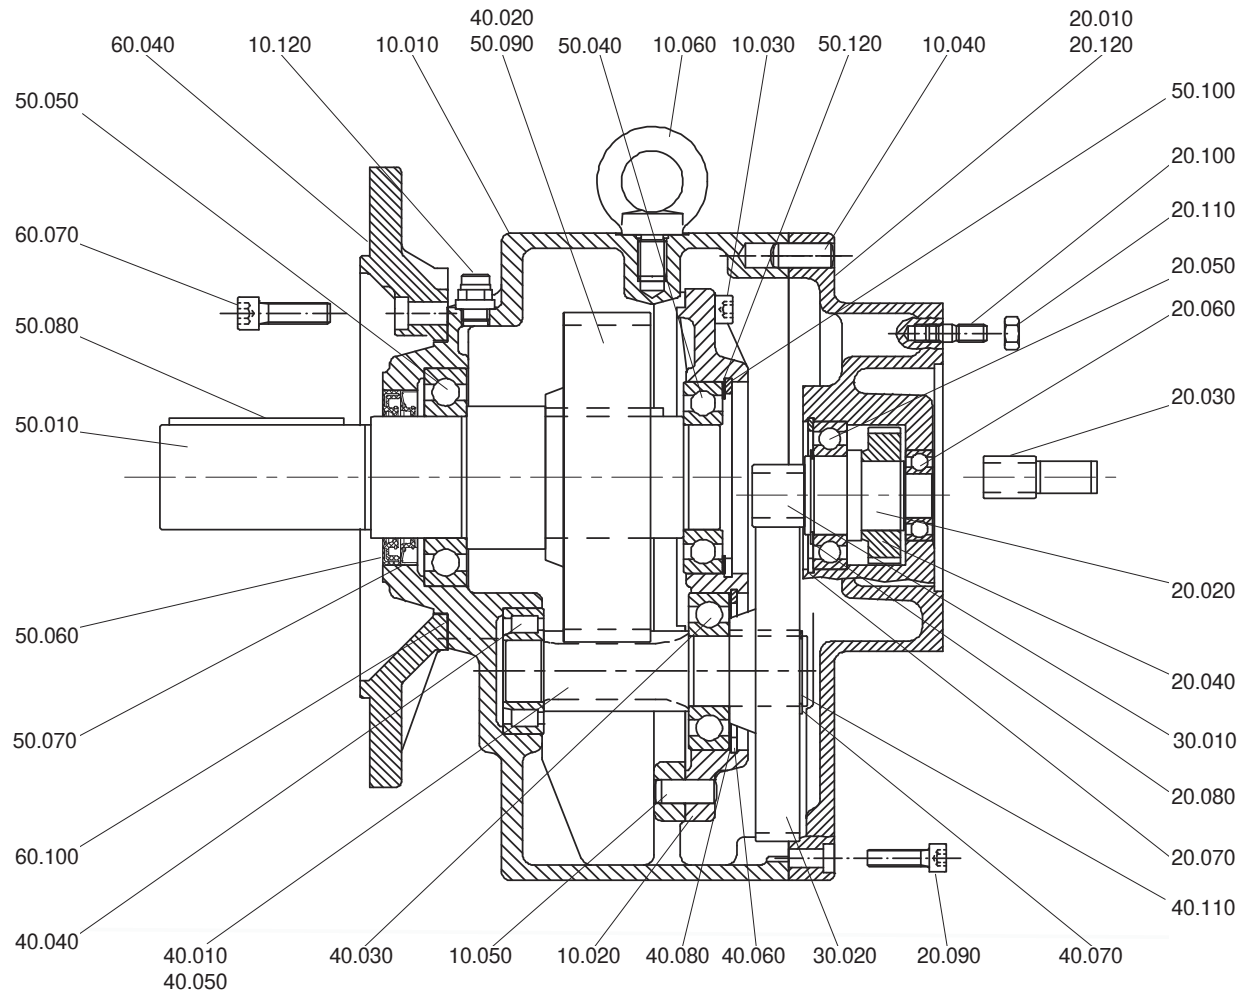

"C" Series – Concentric Helical Speed Reducer

"F" Housing Style — Flange Mounting

C613F thru C913F

When ordering replacement parts, specify the "Part No." and "Serial No." from the nameplate and the "Location No." shown on the above drawing.
STÖBER Drives Inc. • 1781 Downing Drive • Maysville, KY 41056 • Phone: 606 759-5090 • FAX: 606 759-5045 • www.stober.com