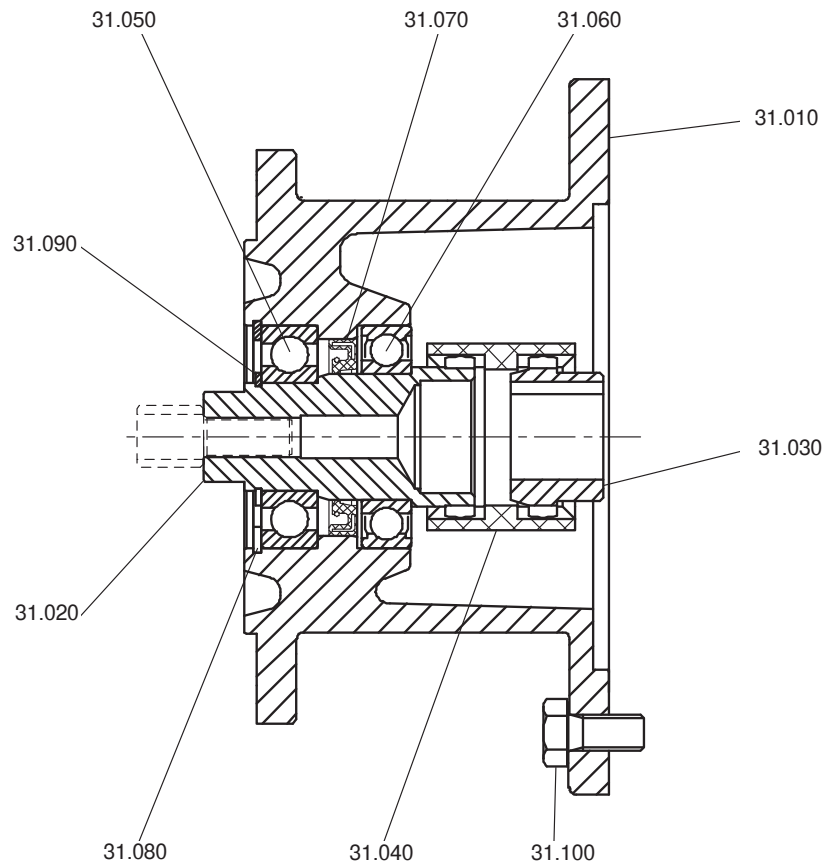

MR – Motor Adapter

NEMA C-Face

MR140/050 thru MR350/360

Parts List

Location No.	Description
31.010	Motor Adapter Housing
31.020	Coupling Hub/Shaft
31.030	Motor Coupling Hub
31.040	Coupling Sleeve
31.050	Ball Bearing
31.060	Ball Bearing
31.070	Seal
31.080	Snap Ring
31.090	Snap Ring
31.100	Capscrew

When ordering replacement parts, specify the "Part No." and "Serial No." from the nameplate and the "Location No." shown on the above drawing.
STÖBER Drives Inc. • 1781 Downing Drive • Maysville, KY 41056 • Phone: 606 759-5090 • FAX: 606 759-5045 • www.stober.com