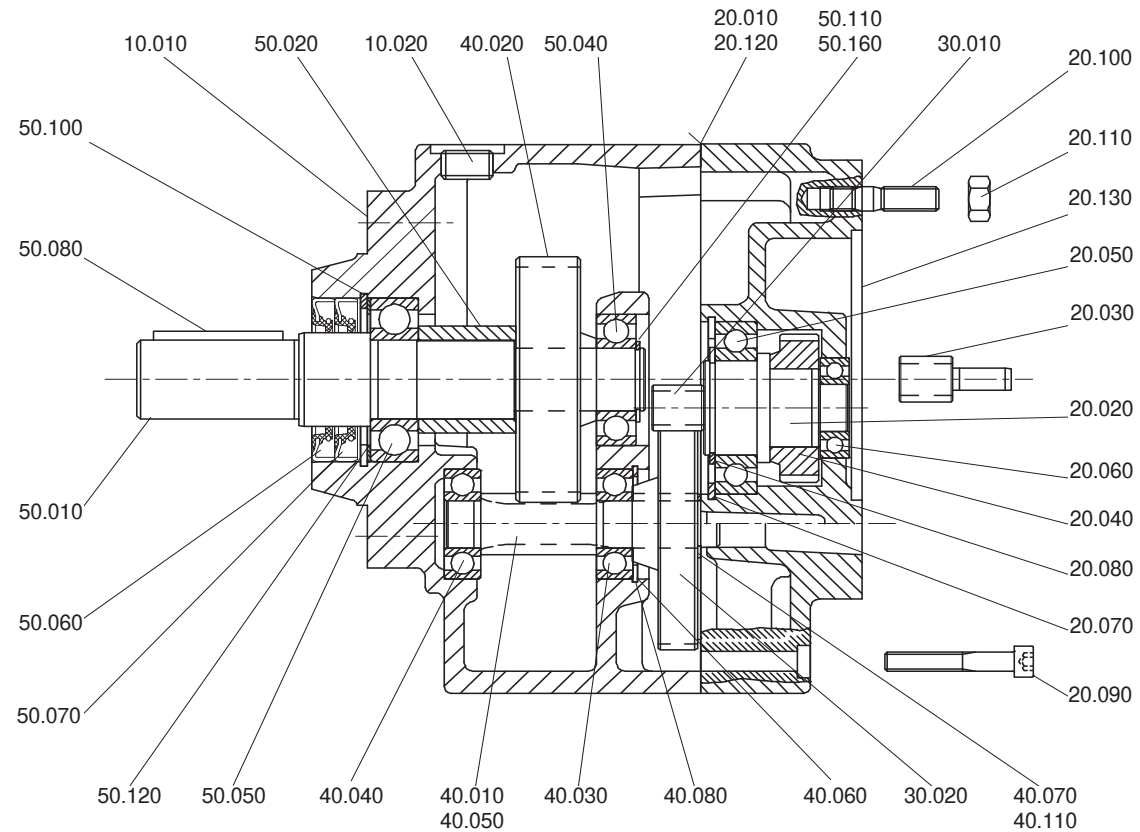

"C" Series – Concentric Helical Speed Reducer

"G" Housing Style — Tapped Holes

C003G thru C503G

When ordering replacement parts, specify the "Part No." and "Serial No." from the nameplate and the "Location No." shown on the above drawing.
STOBER Drives Inc. • 1781 Downing Drive • Maysville, KY 41056 • Phone: 606 759-5090 • FAX: 606 759-5045 • www.stober.com