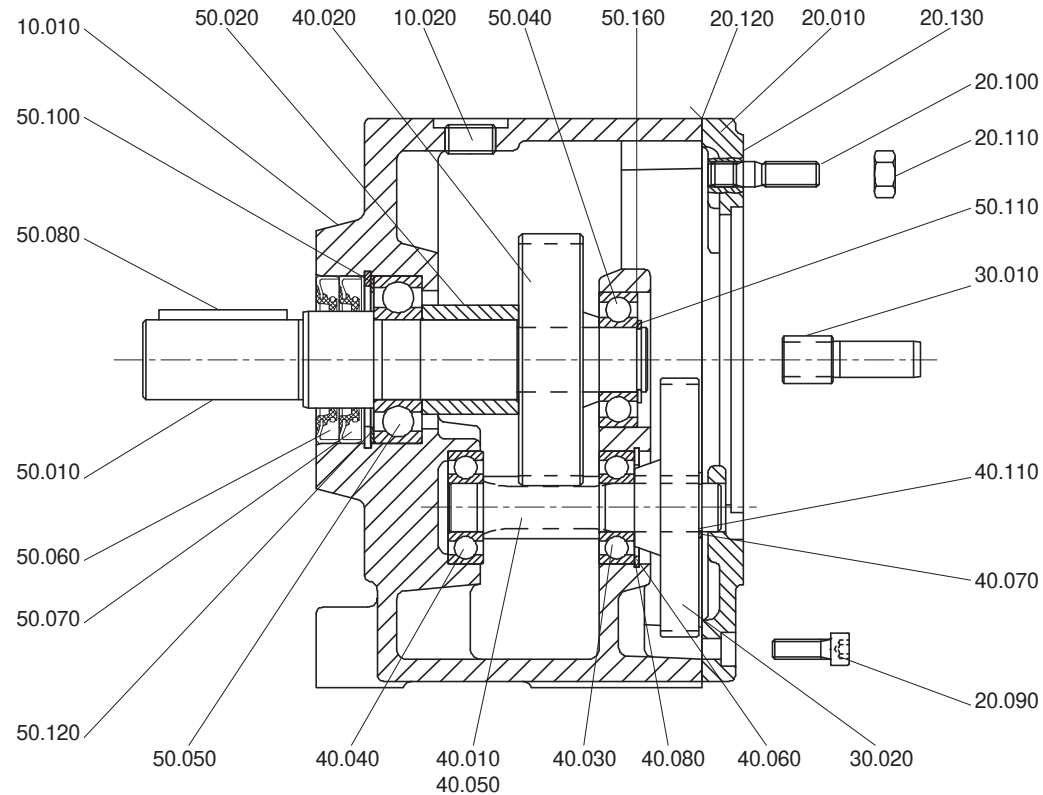

"C" Series – Concentric Helical Speed Reducer

"N" Housing Style — Foot Mounting

C002N to C502N

When ordering replacement parts, specify the "Part No." and "Serial No." from the nameplate and the "Location No." shown on the above drawing.
STOBER Drives Inc. • 1781 Downing Drive • Maysville, KY 41056 • Phone: 606 759-5090 • FAX: 606 759-5045 • www.stober.com