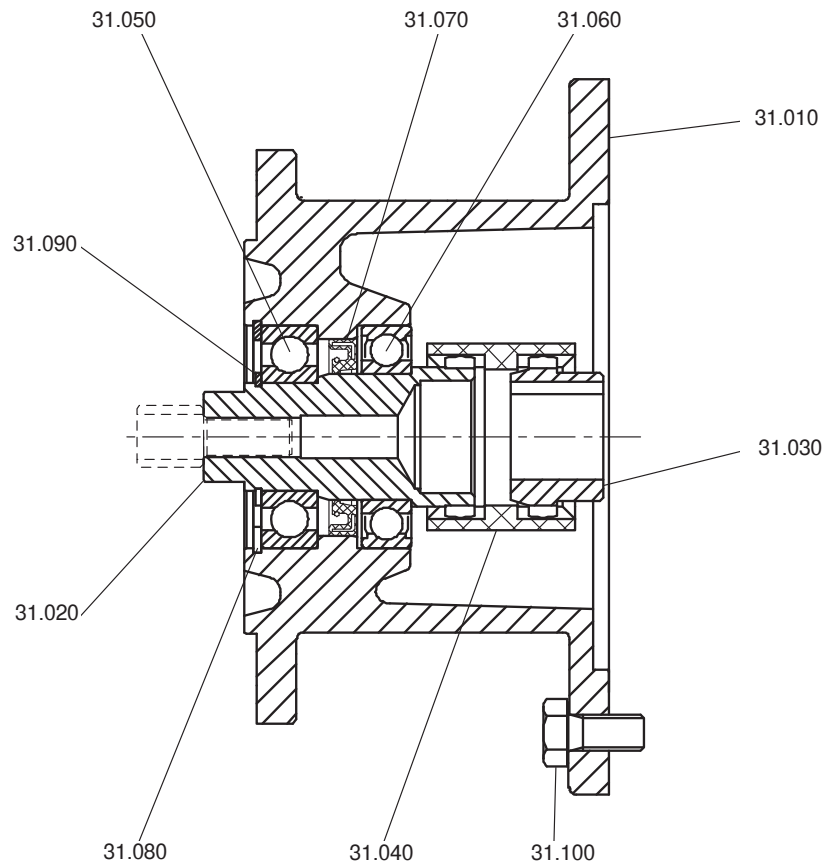

"C" Series – Concentric Helical Speed Reducer

"F" Housing Style — Flange Mounting

C002F thru C502F

When ordering replacement parts, specify the "Part No." and "Serial No." from the nameplate and the "Location No." shown on the above drawing.
STOBER Drives Inc. • 1781 Downing Drive • Maysville, KY 41056 • Phone: 606 759-5090 • FAX: 606 759-5045 • www.stober.com

"C" Series – Concentric Helical Speed Reducer

"F" Housing Style — Flange Mounting

C002F thru C502F

Parts List for Double Reduction — "F" Housing Style

Location No.	Description	Location No.	Description	Location No.	Description
10.010	Housing	40.030	Deep Groove Ball Bearing	50.070	Oil Seal
10.020	Plug	40.040	Deep Groove Ball Bearing	50.080	Key
20.010	Cover	40.050	Key	50.100	Snap Ring
20.090	Hollow Head Capscrew	40.060	Snap Ring	50.110	Snap Ring
20.100	Stud	40.070	Snap Ring	50.120	Shim
20.110	Nut	40.080	Shim	50.160	Shim
20.120	Sealing Compound	40.110	Shim	60.040	Output Flange
20.130	Gasket	50.010	Output Shaft	60.070	Hollow Head Capscrew
30.010	Stem Pinion	50.020	Spacer	60.100	Gasket/Sealing Compound
30.020	Gear	50.040	Deep Groove Ball Bearing		
40.010	Pinion	50.050	Deep Groove Ball Bearing		
40.020	Gear	50.060	Oil Seal		

MR – Motor Adapter

NEMA C-Face

MR140/050 thru MR350/360

Parts List

Location No.	Description
31.010	Motor Adapter Housing
31.020	Coupling Hub/Shaft
31.030	Motor Coupling Hub
31.040	Coupling Sleeve
31.050	Ball Bearing
31.060	Ball Bearing
31.070	Seal
31.080	Snap Ring
31.090	Snap Ring
31.100	Capscrew