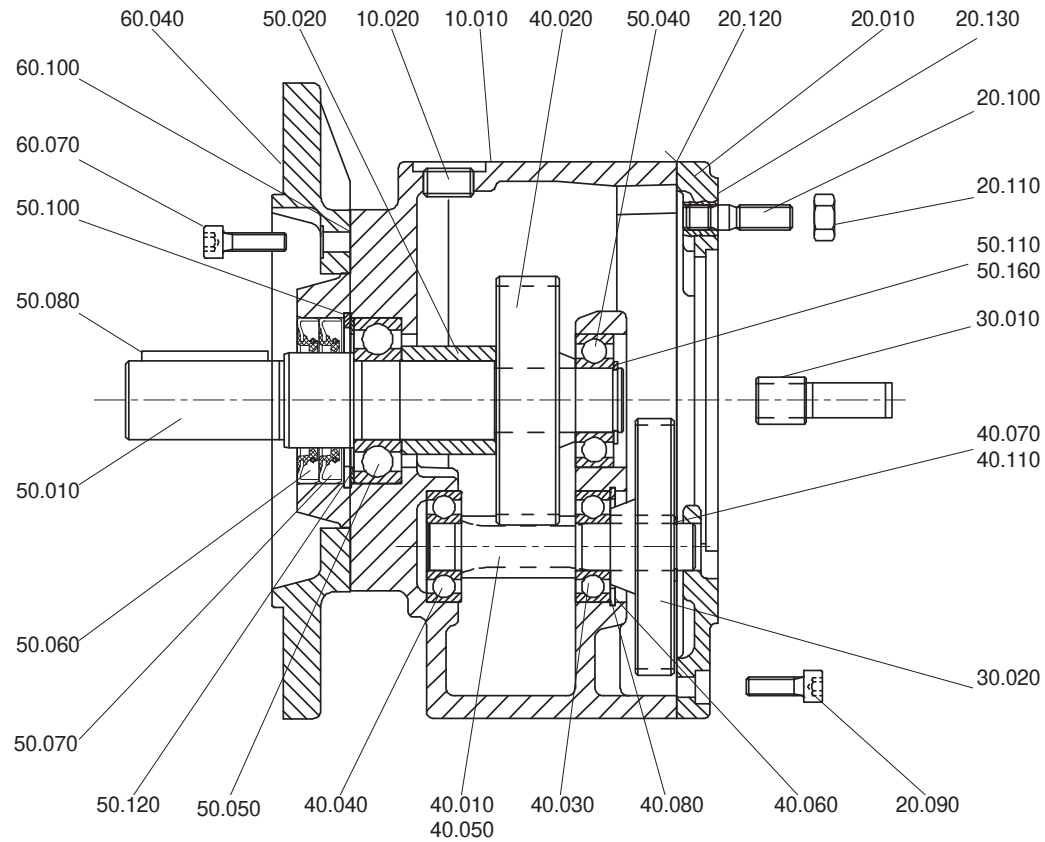

"C" Series – Concentric Helical Speed Reducer

"F" Housing Style — Flange Mounting

C002F thru C502F

When ordering replacement parts, specify the "Part No." and "Serial No." from the nameplate and the "Location No." shown on the above drawing.
STOBER Drives Inc. • 1781 Downing Drive • Maysville, KY 41056 • Phone: 606 759-5090 • FAX: 606 759-5045 • www.stober.com

"C" Series – Concentric Helical Speed Reducer

"F" Housing Style — Flange Mounting

C002F thru C502F

Parts List for Double Reduction — "F" Housing Style

Location No.	Description	Location No.	Description	Location No.	Description
10.010	Housing	40.030	Deep Groove Ball Bearing	50.070	Oil Seal
10.020	Plug	40.040	Deep Groove Ball Bearing	50.080	Key
20.010	Cover	40.050	Key	50.100	Snap Ring
20.090	Hollow Head Capscrew	40.060	Snap Ring	50.110	Snap Ring
20.100	Stud	40.070	Snap Ring	50.120	Shim
20.110	Nut	40.080	Shim	50.160	Shim
20.120	Sealing Compound	40.110	Shim	60.040	Output Flange
20.130	Gasket	50.010	Output Shaft	60.070	Hollow Head Capscrew
30.010	Stem Pinion	50.020	Spacer	60.100	Gasket/Sealing Compound
30.020	Gear	50.040	Deep Groove Ball Bearing		
40.010	Pinion	50.050	Deep Groove Ball Bearing		
40.020	Gear	50.060	Oil Seal		

When ordering replacement parts, specify the "Part No." and "Serial No." from the nameplate and the "Location No." shown on the above drawing.
 STÖBER Drives Inc. • 1781 Downing Drive • Maysville, KY 41056 • Phone: 606 759-5090 • FAX: 606 759-5045 • www.stober.com

MR – Motor Adapter

NEMA C-Face

MR140/050 thru MR350/360

Parts List

Location No.	Description
31.010	Motor Adapter Housing
31.020	Coupling Hub/Shaft
31.030	Motor Coupling Hub
31.040	Coupling Sleeve
31.050	Ball Bearing
31.060	Ball Bearing
31.070	Seal
31.080	Snap Ring
31.090	Snap Ring
31.100	Capscrew